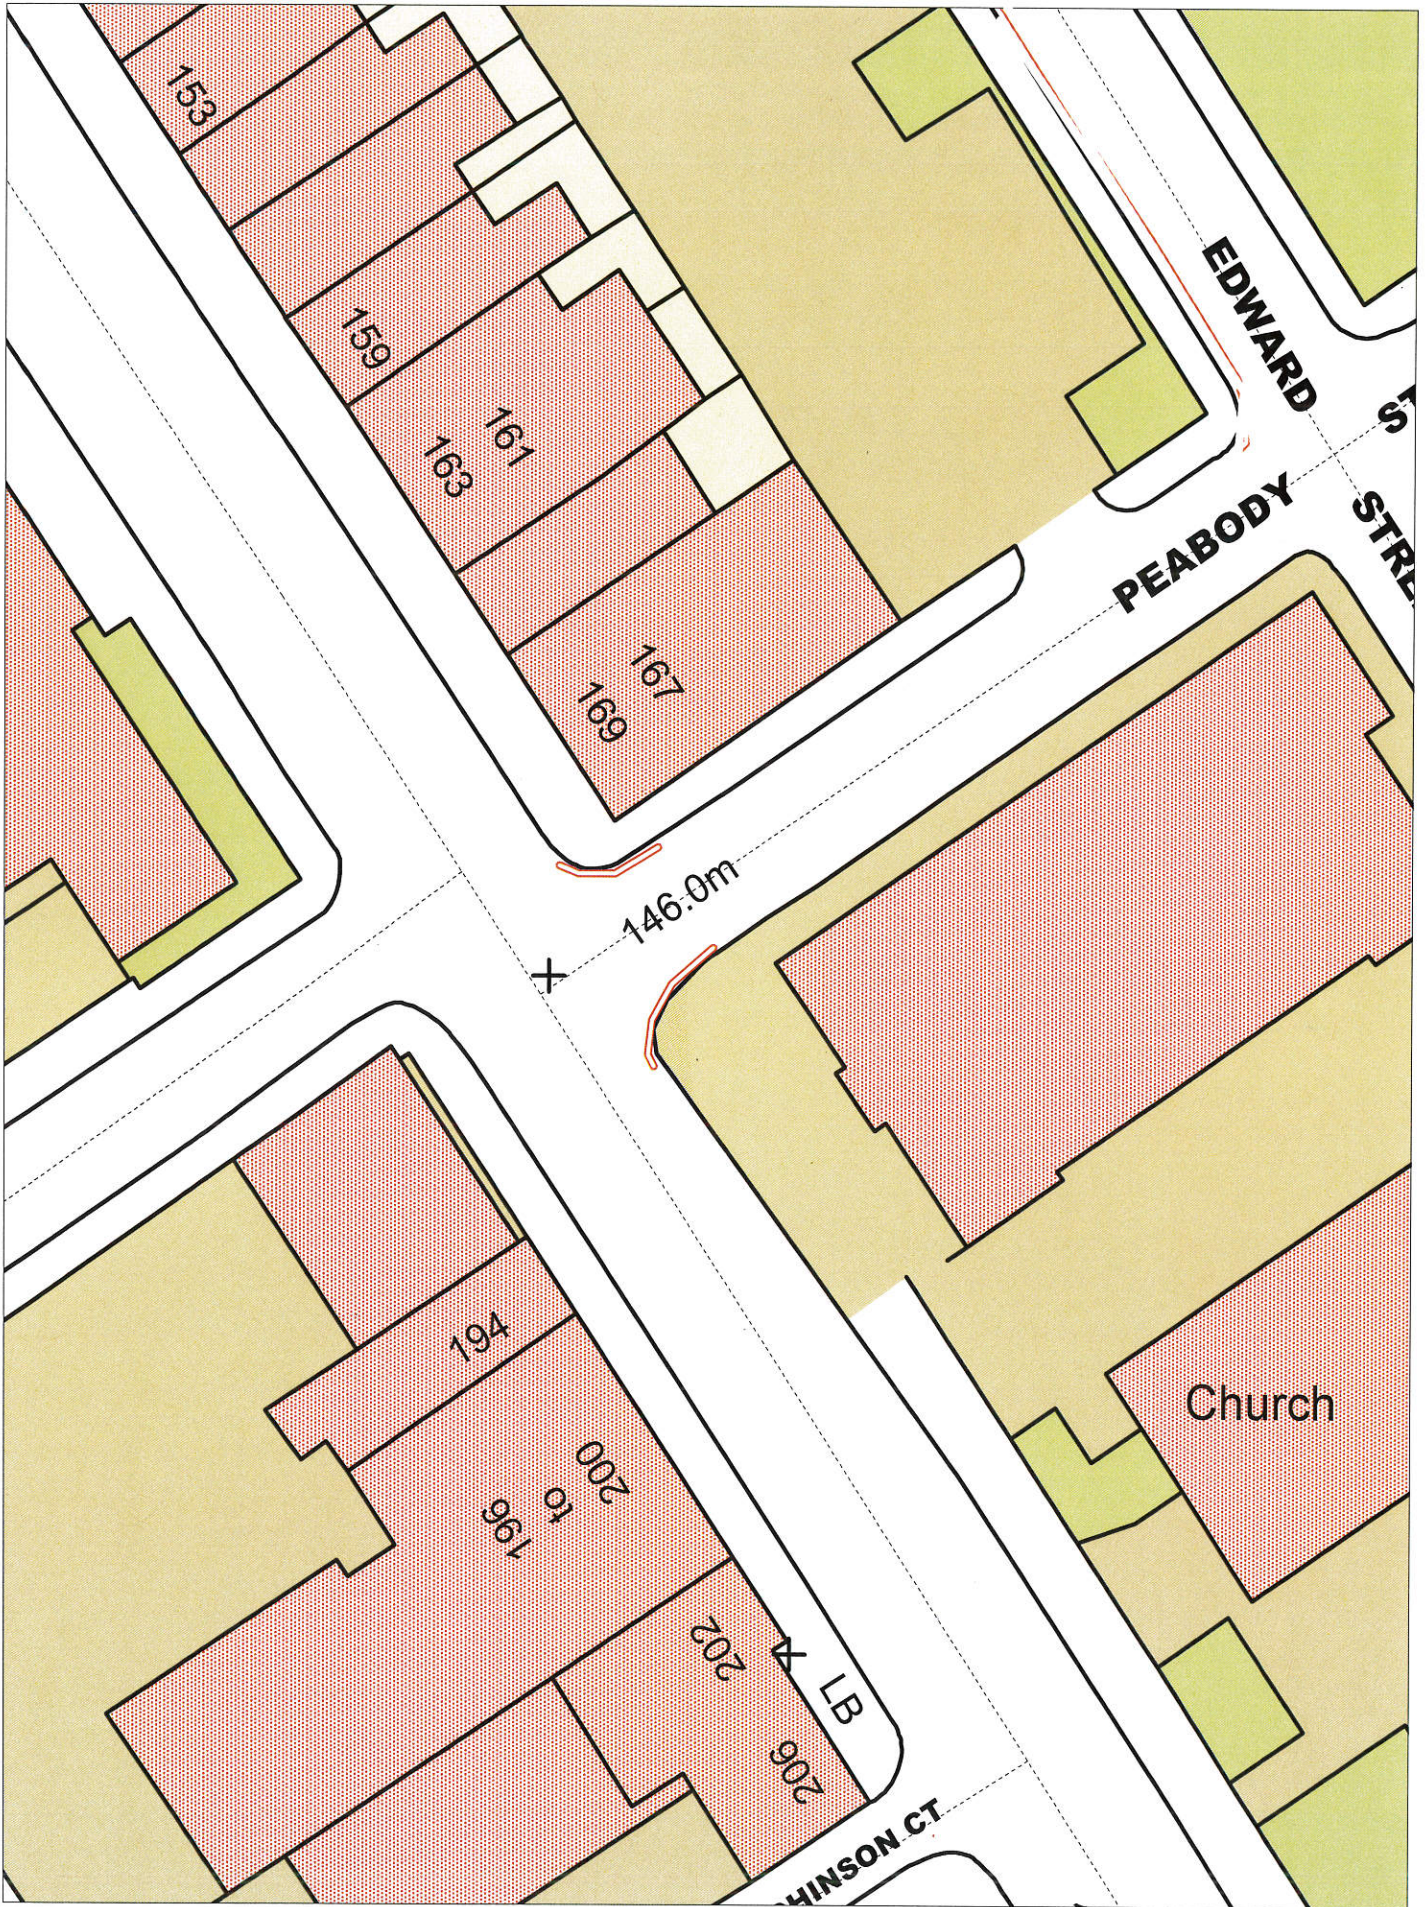

+ Crown copyright. All rights reserved

Licence No. 2003

Proposed No Waiting At Any Time Peabody Street Darwen

SCALE

1 : 370

DATE

03/03/2016

DRAWING No.

DRAWN BY

Working in partnership with

CAPITA