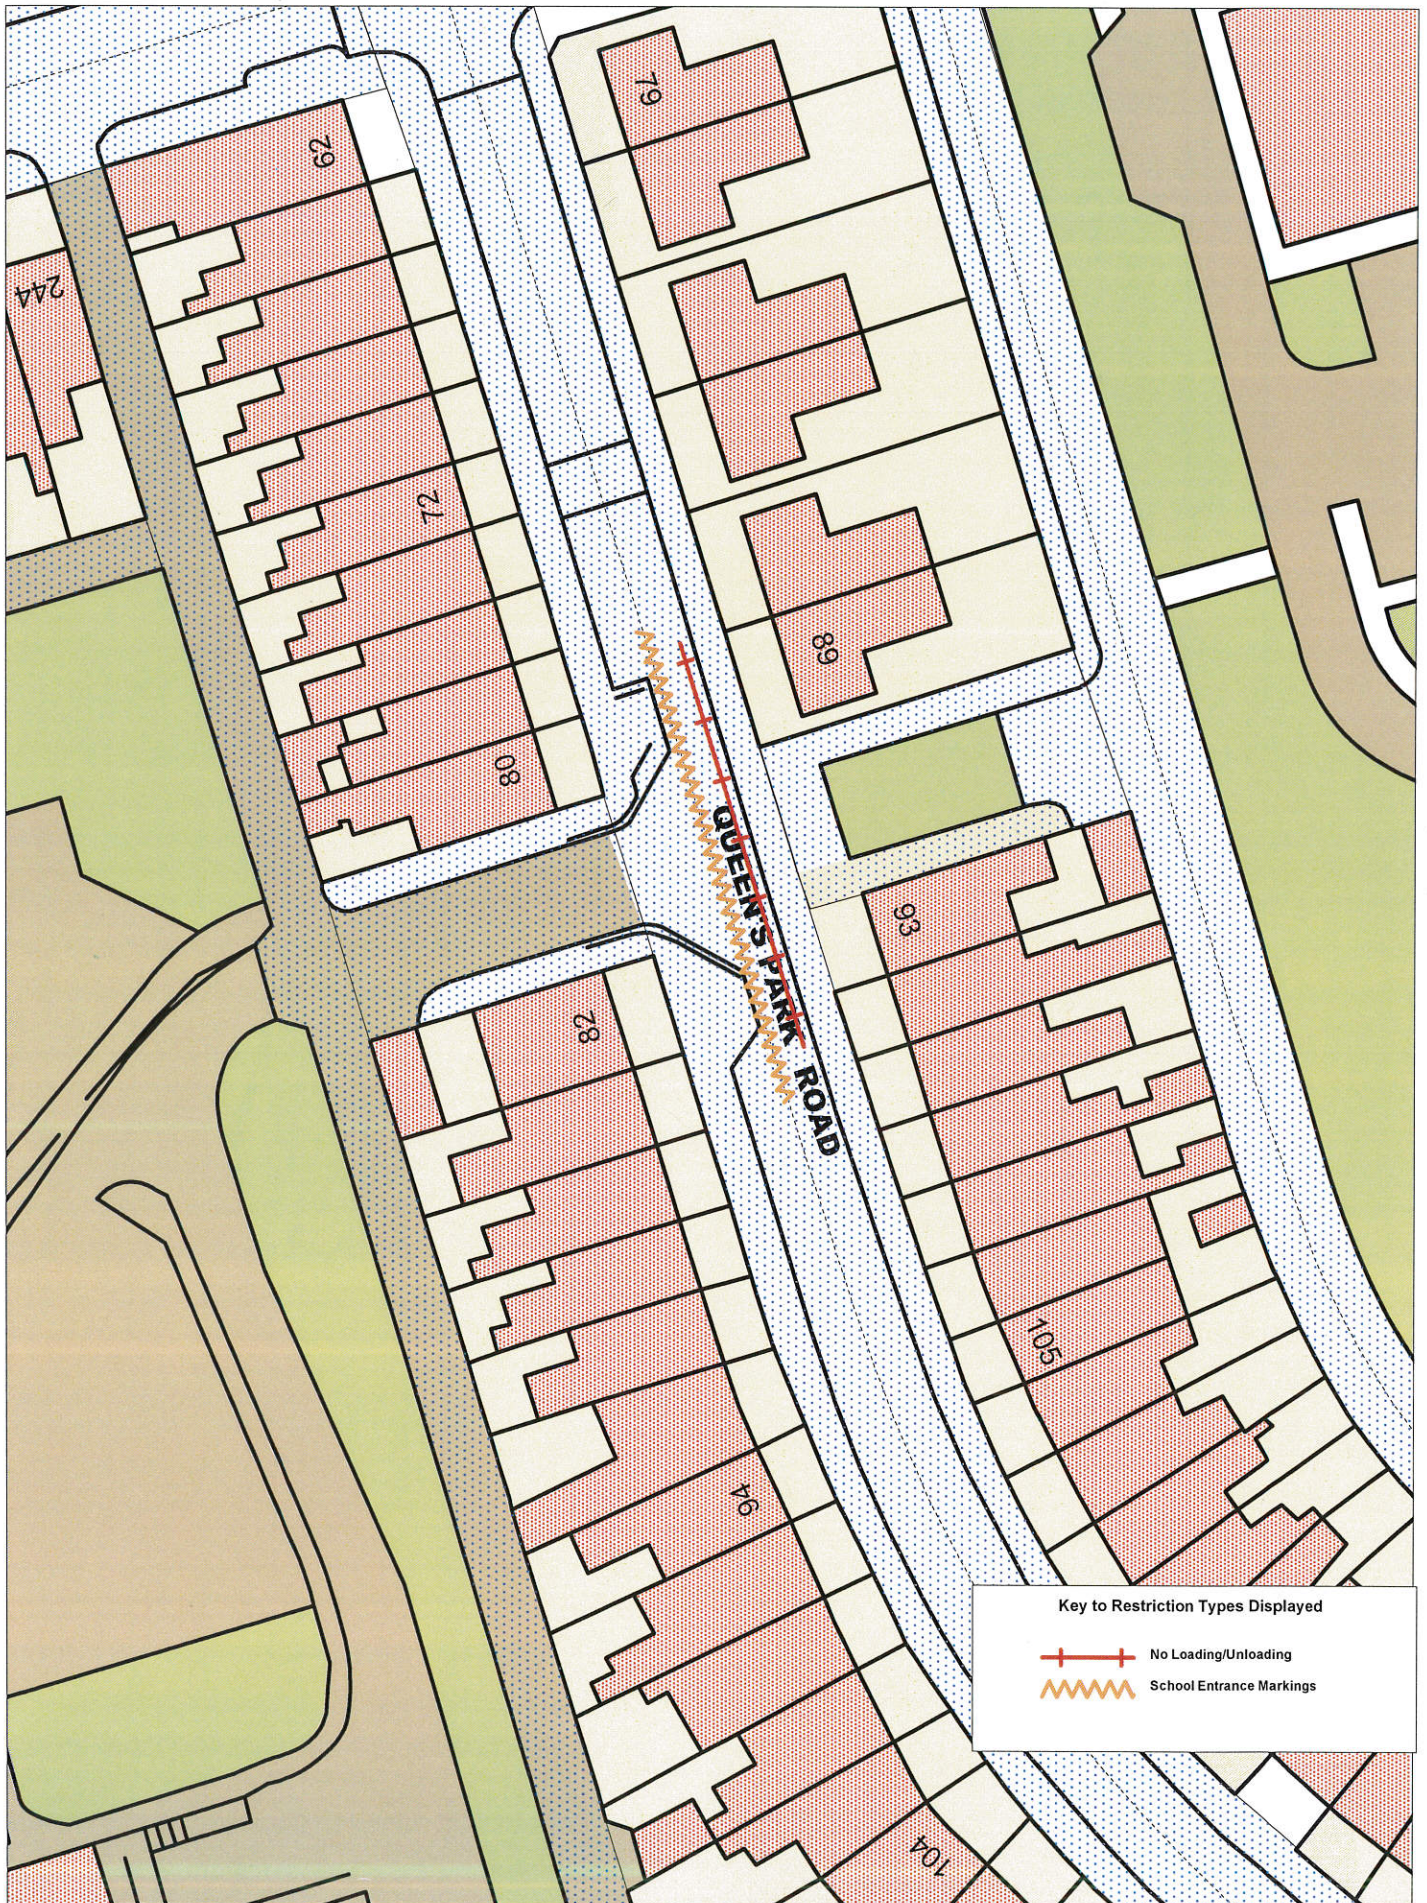

DRAWN BY

Working in partnership with

**CAPITA**

**Key to Restriction Types Displayed**

 School Entrance Markings  
 Mon-Fri 8am-9.30am and  
 2.30pm-3.30pm

**Key to Restriction Types Displayed**

 No Loading/Unloading  
 School Entrance Markings

+ Crown copyright. All rights reserved

Licence No. 2003

**Proposed School Keep Clear and no loading/unloading  
 Mon-Fri 8-9.30am and 2.30-3.30pm  
 Queens Park Road Blackburn**

SCALE	1 : 500
DATE	24/05/2016
DRAWING No.	
DRAWN BY	