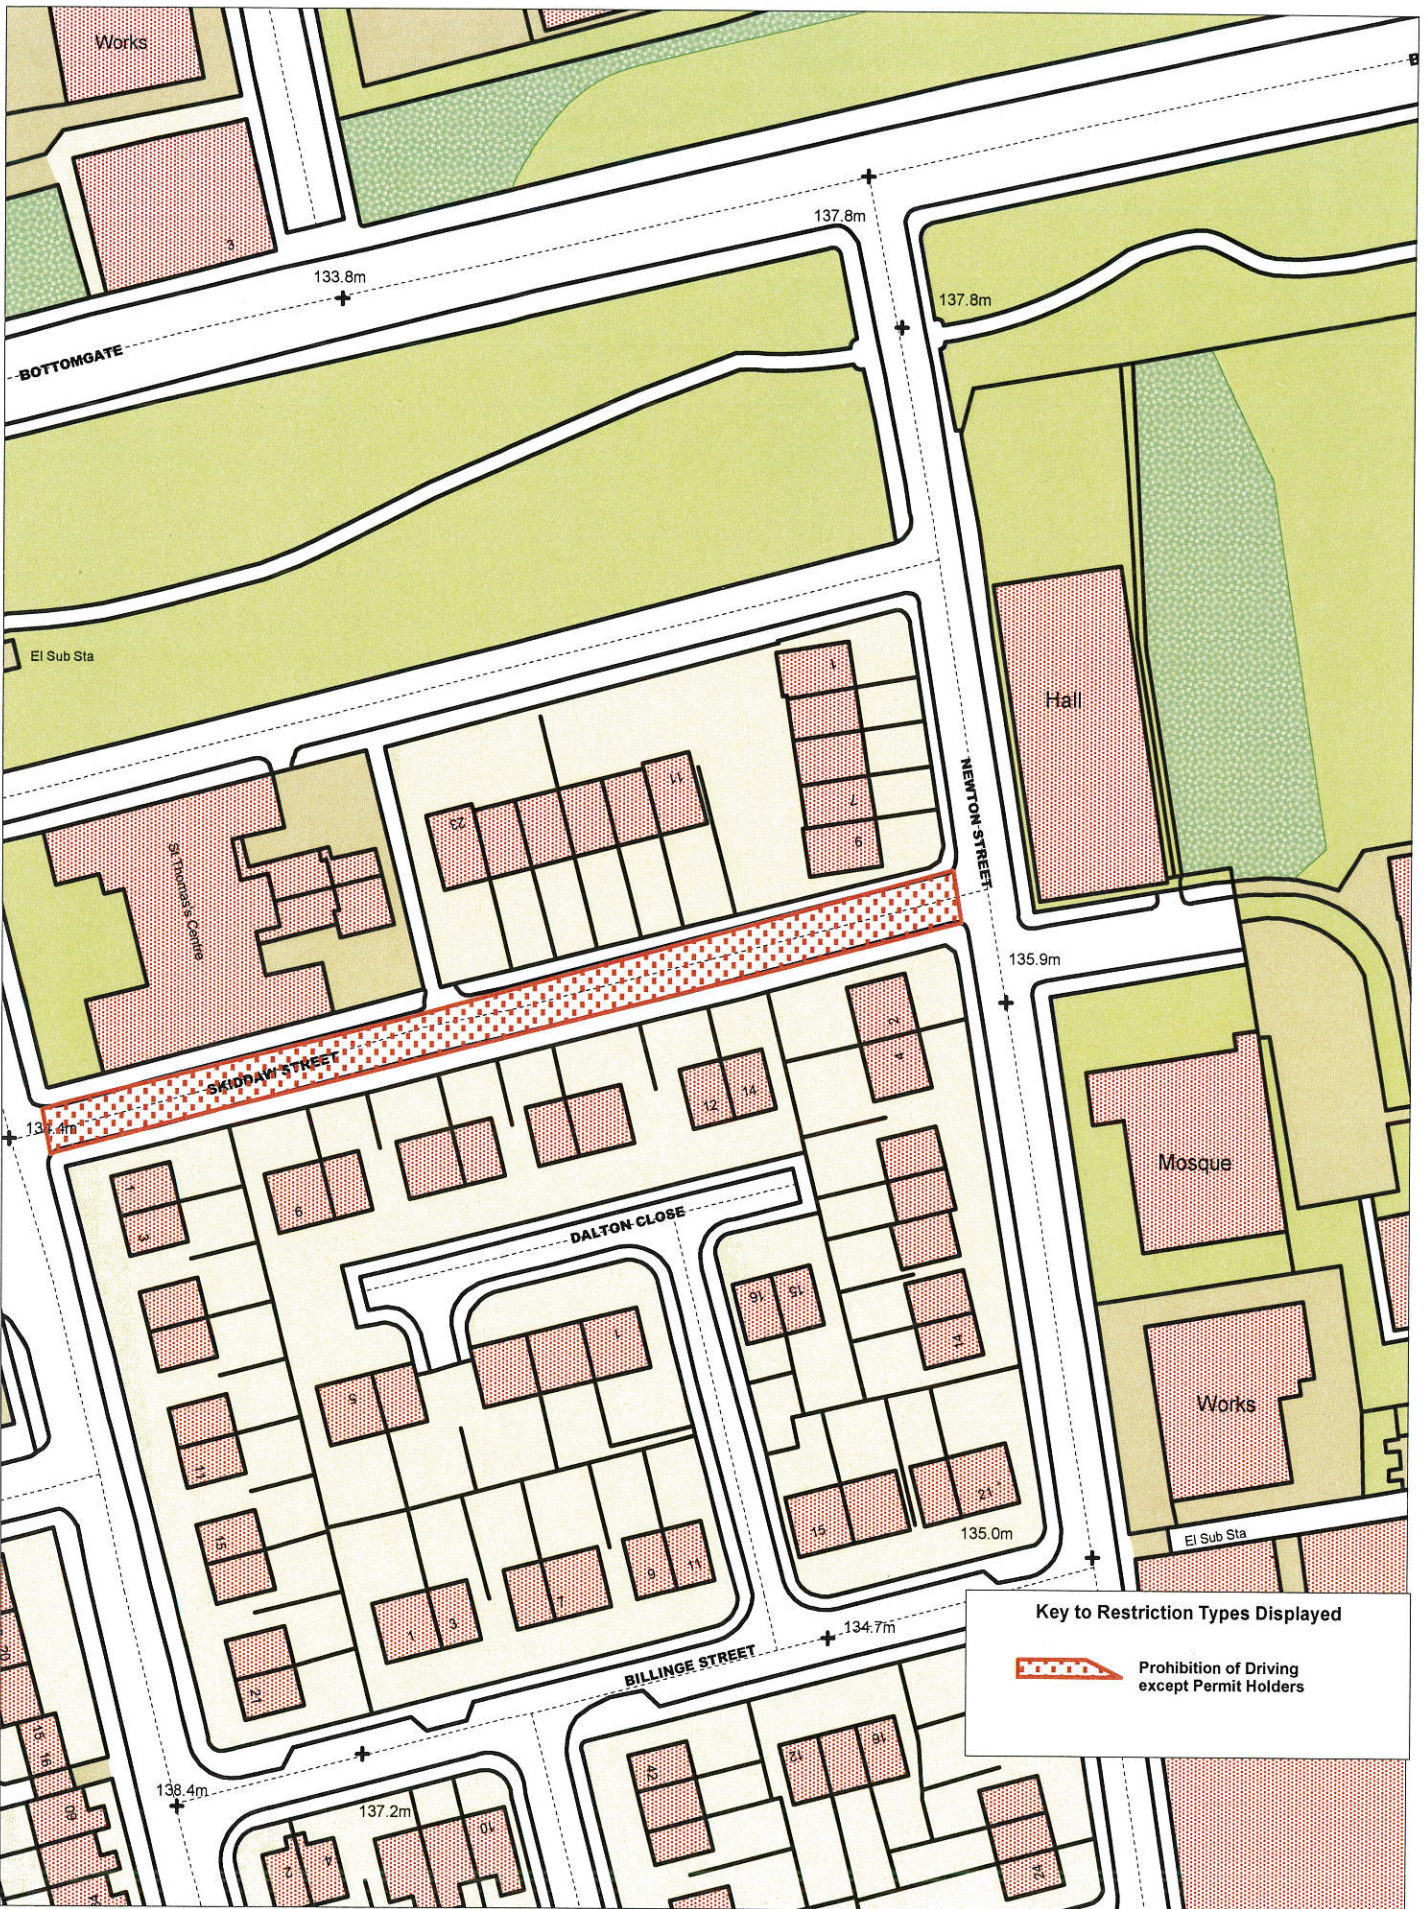

DRAWN BY

Working in partnership with

**CAPITA**

**Key to Restriction Types Displayed**

 School Entrance Markings  
 Mon-Fri 8am-9.30am and  
 2.30pm-3.30pm

**Key to Restriction Types Displayed**

 No Loading/Unloading  
 School Entrance Markings

+ Crown copyright. All rights reserved

Licence No. 2003

**Proposed School Keep Clear and no loading/unloading  
 Mon-Fri 8-9.30am and 2.30-3.30pm  
 Queens Park Road Blackburn**

SCALE	1 : 500
DATE	24/05/2016
DRAWING No.	
DRAWN BY	

— No waiting at any time

— No Loading At Any Time

+ Crown copyright. All rights reserved  
 Licence No. 2003

**Wilworth Crescent Blackburn**

SCALE	1 : 500
DATE	25/02/2016
DRAWING No.	
DRAWN BY	