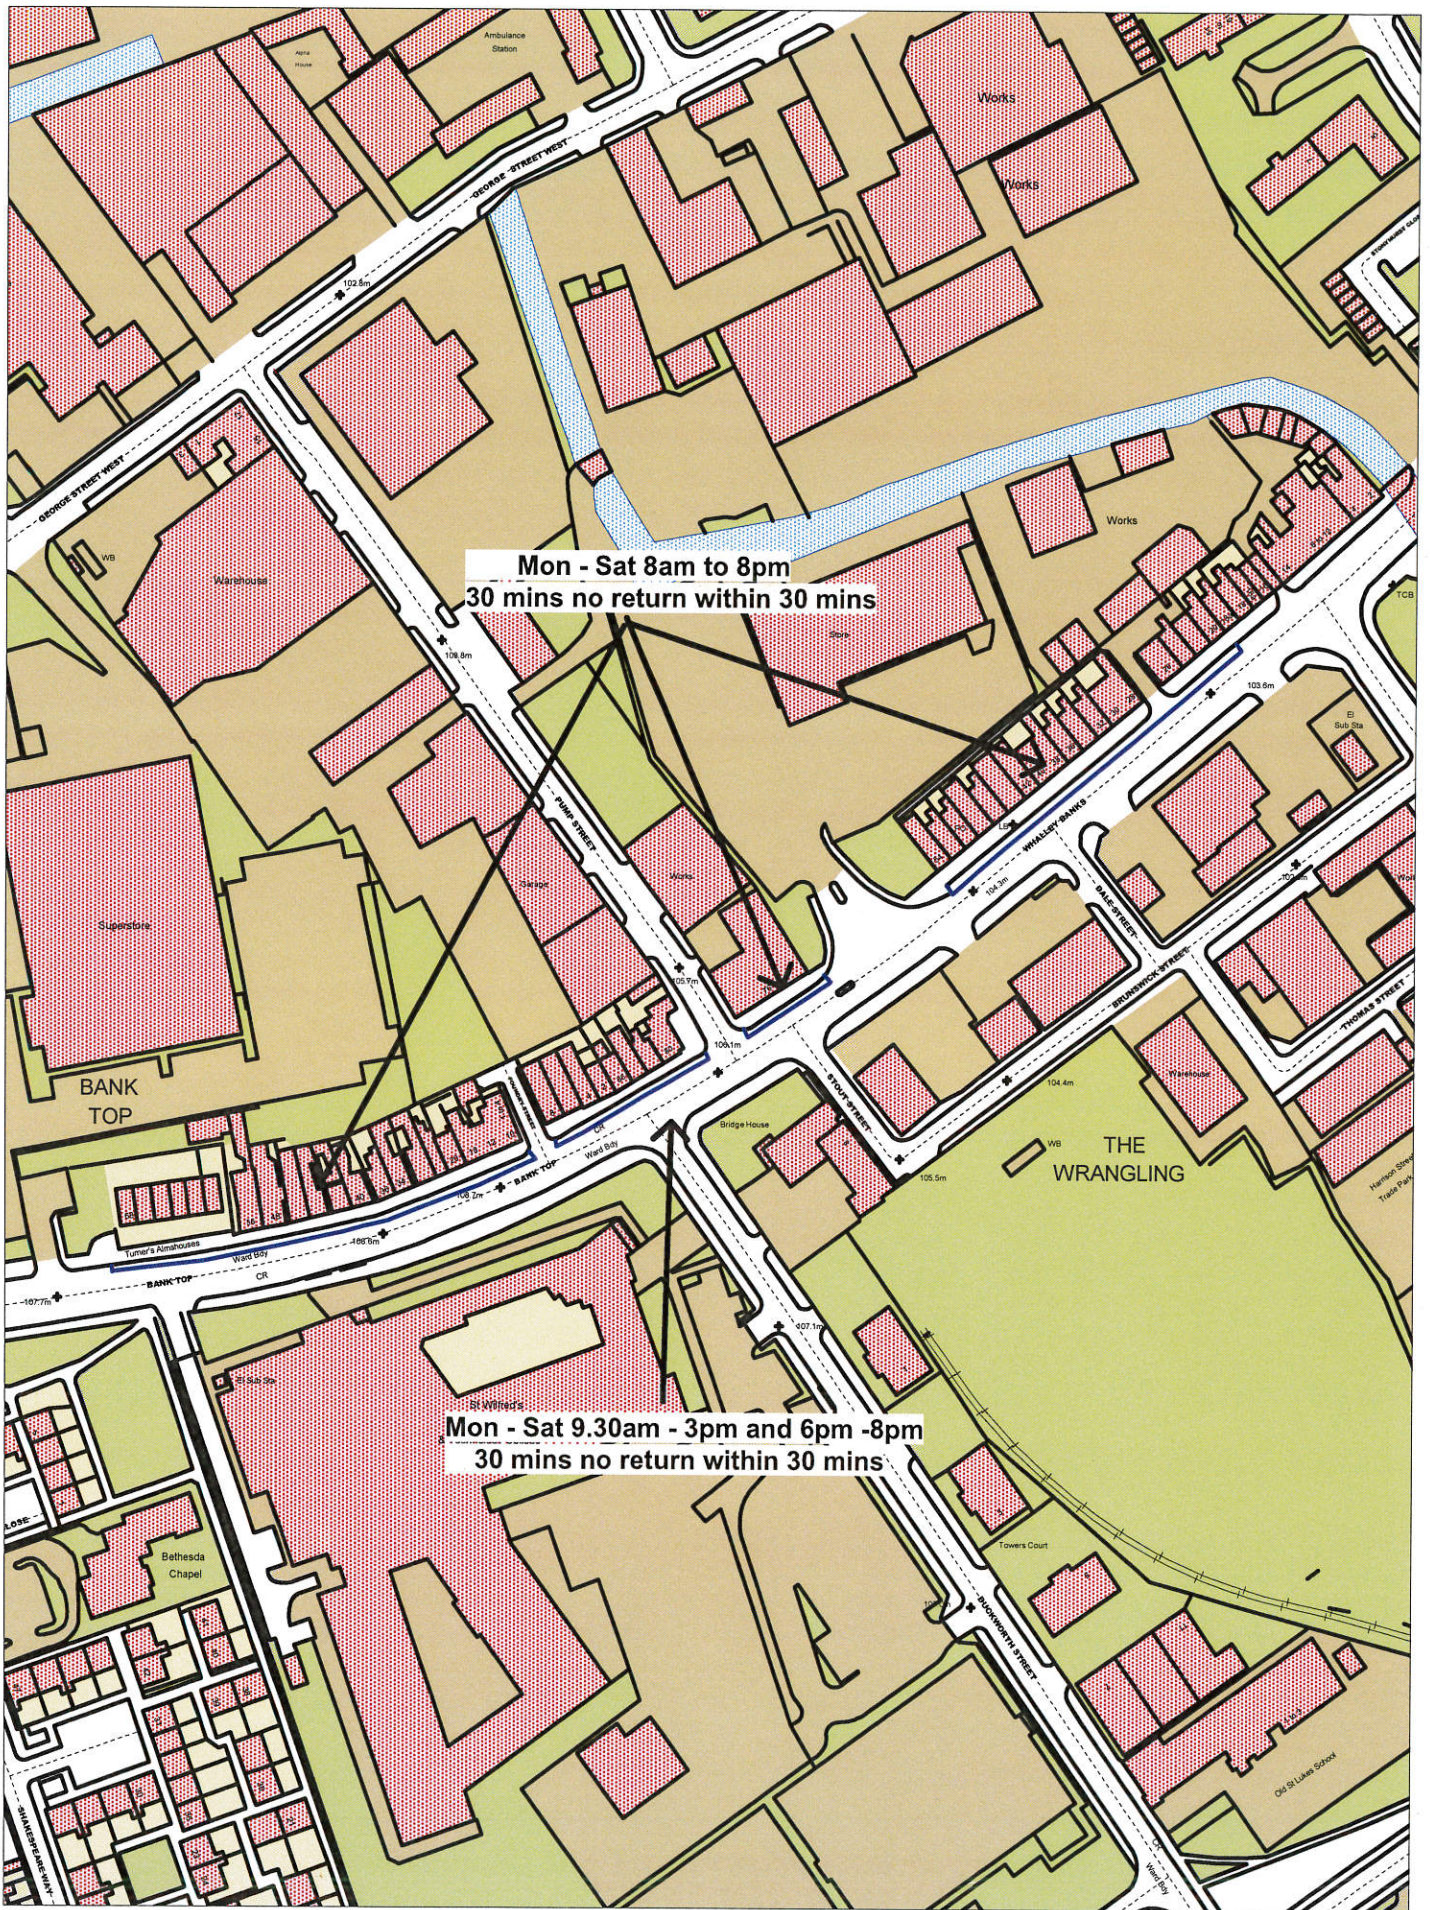

Mon - Sat 8am to 8pm
30 mins no return within 30 mins

Mon - Sat 9.30am - 3pm and 6pm - 8pm
30 mins no return within 30 mins

+ Crown copyright. All rights reserved
Licence No. 2003

SCALE	1 : 1600
DATE	24/03/2016
DRAWING No.	
DRAWN BY	

**Bank Top/Whalley Banks Blackburn
Proposed changes to Limited Waiting**