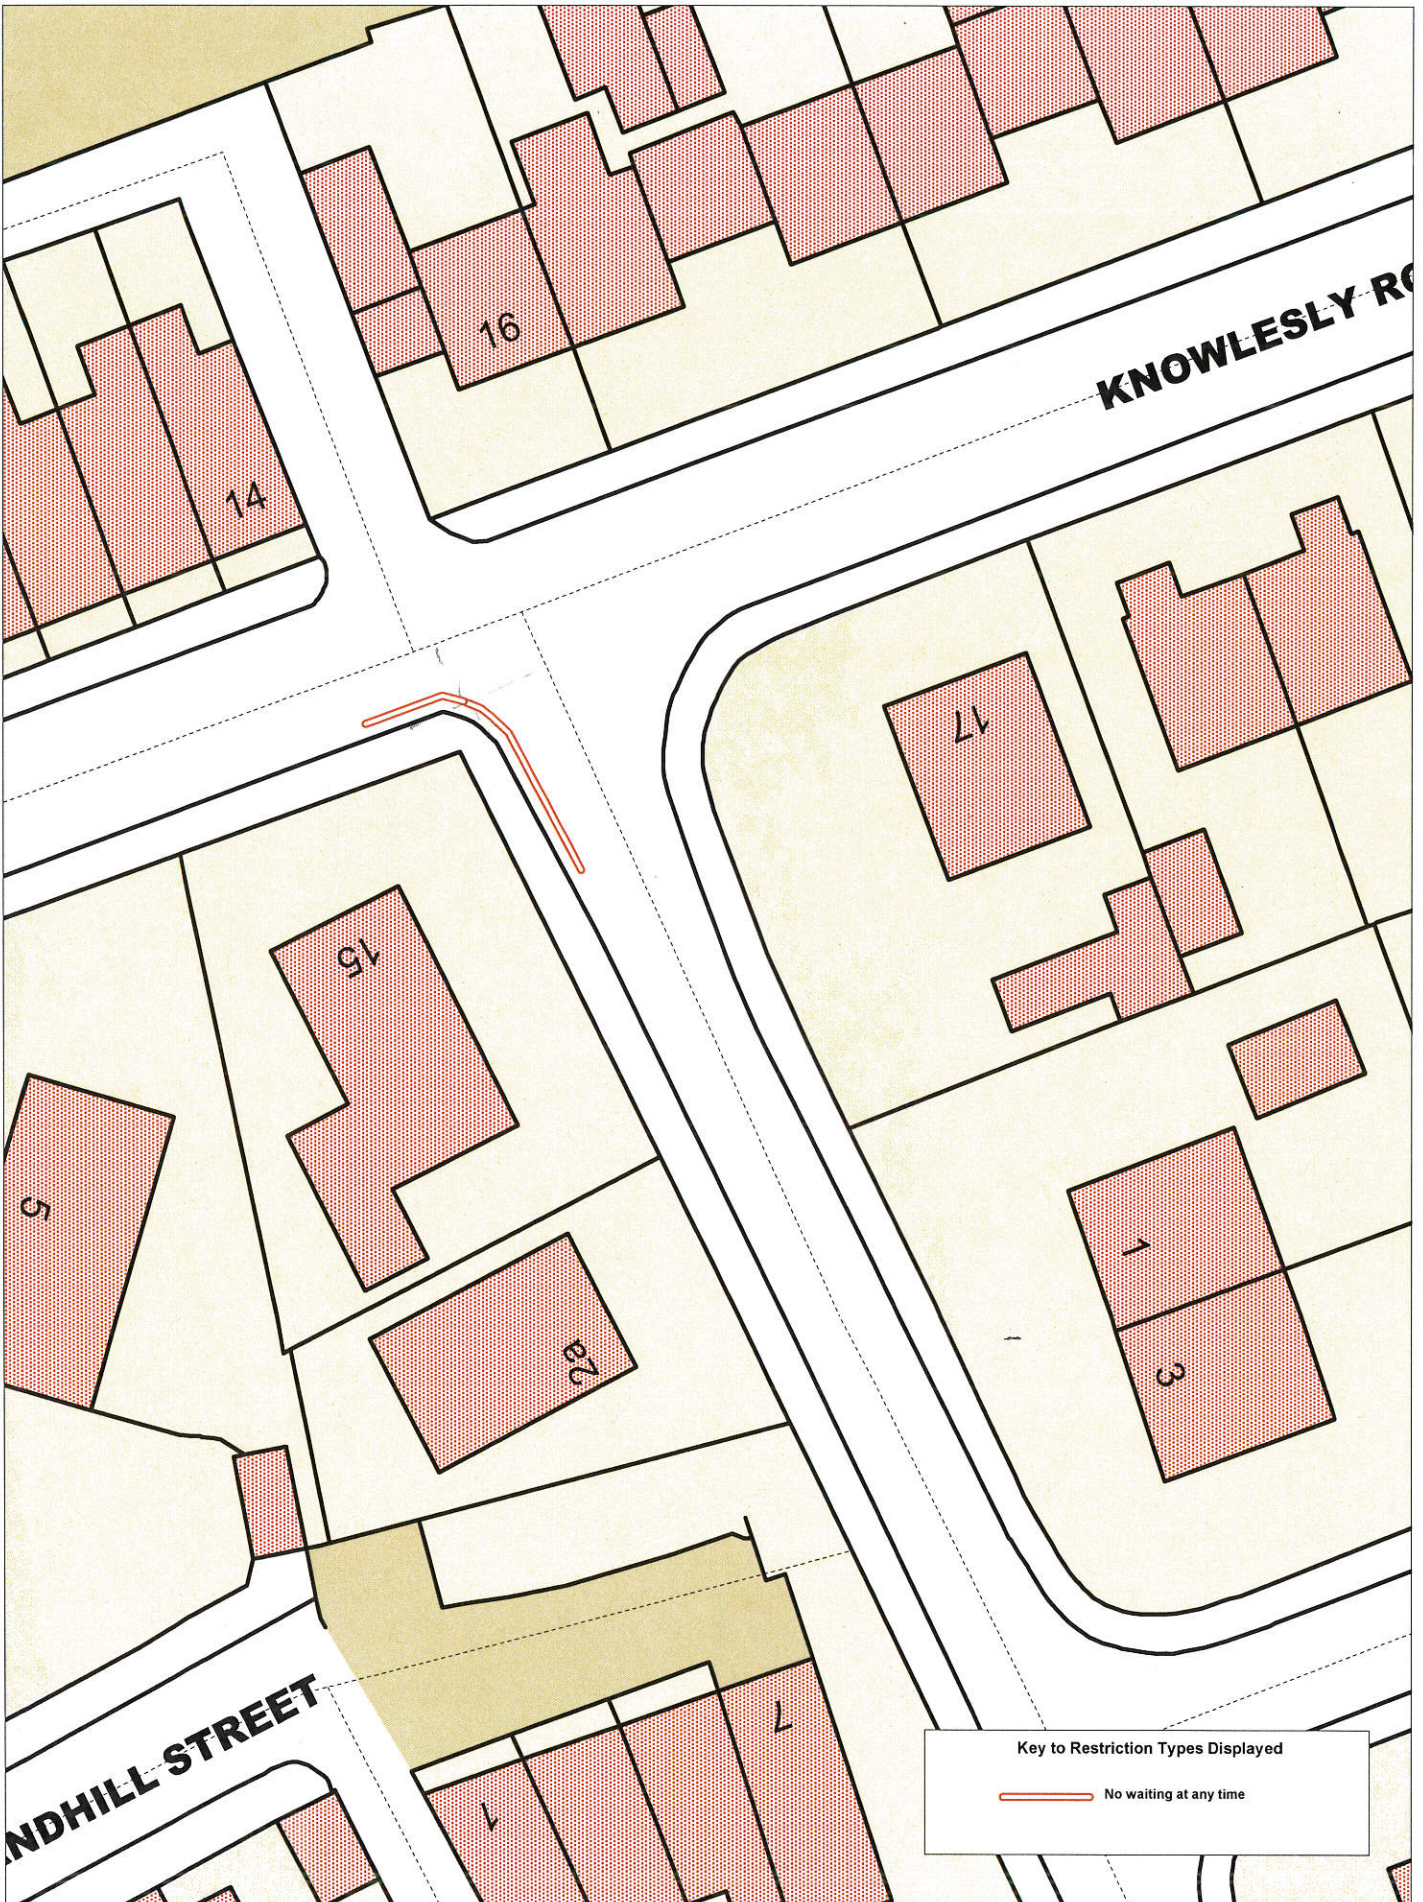

**Proposed extension of No Waiting At Any Time  
East park Road Blackburn**

**Key to Restriction Types Displayed**

— No waiting at any time

SCALE	1 : 500
DATE	24/02/2016
DRAWING No.	
DRAWN BY	

**Key to Restriction Types Displayed**