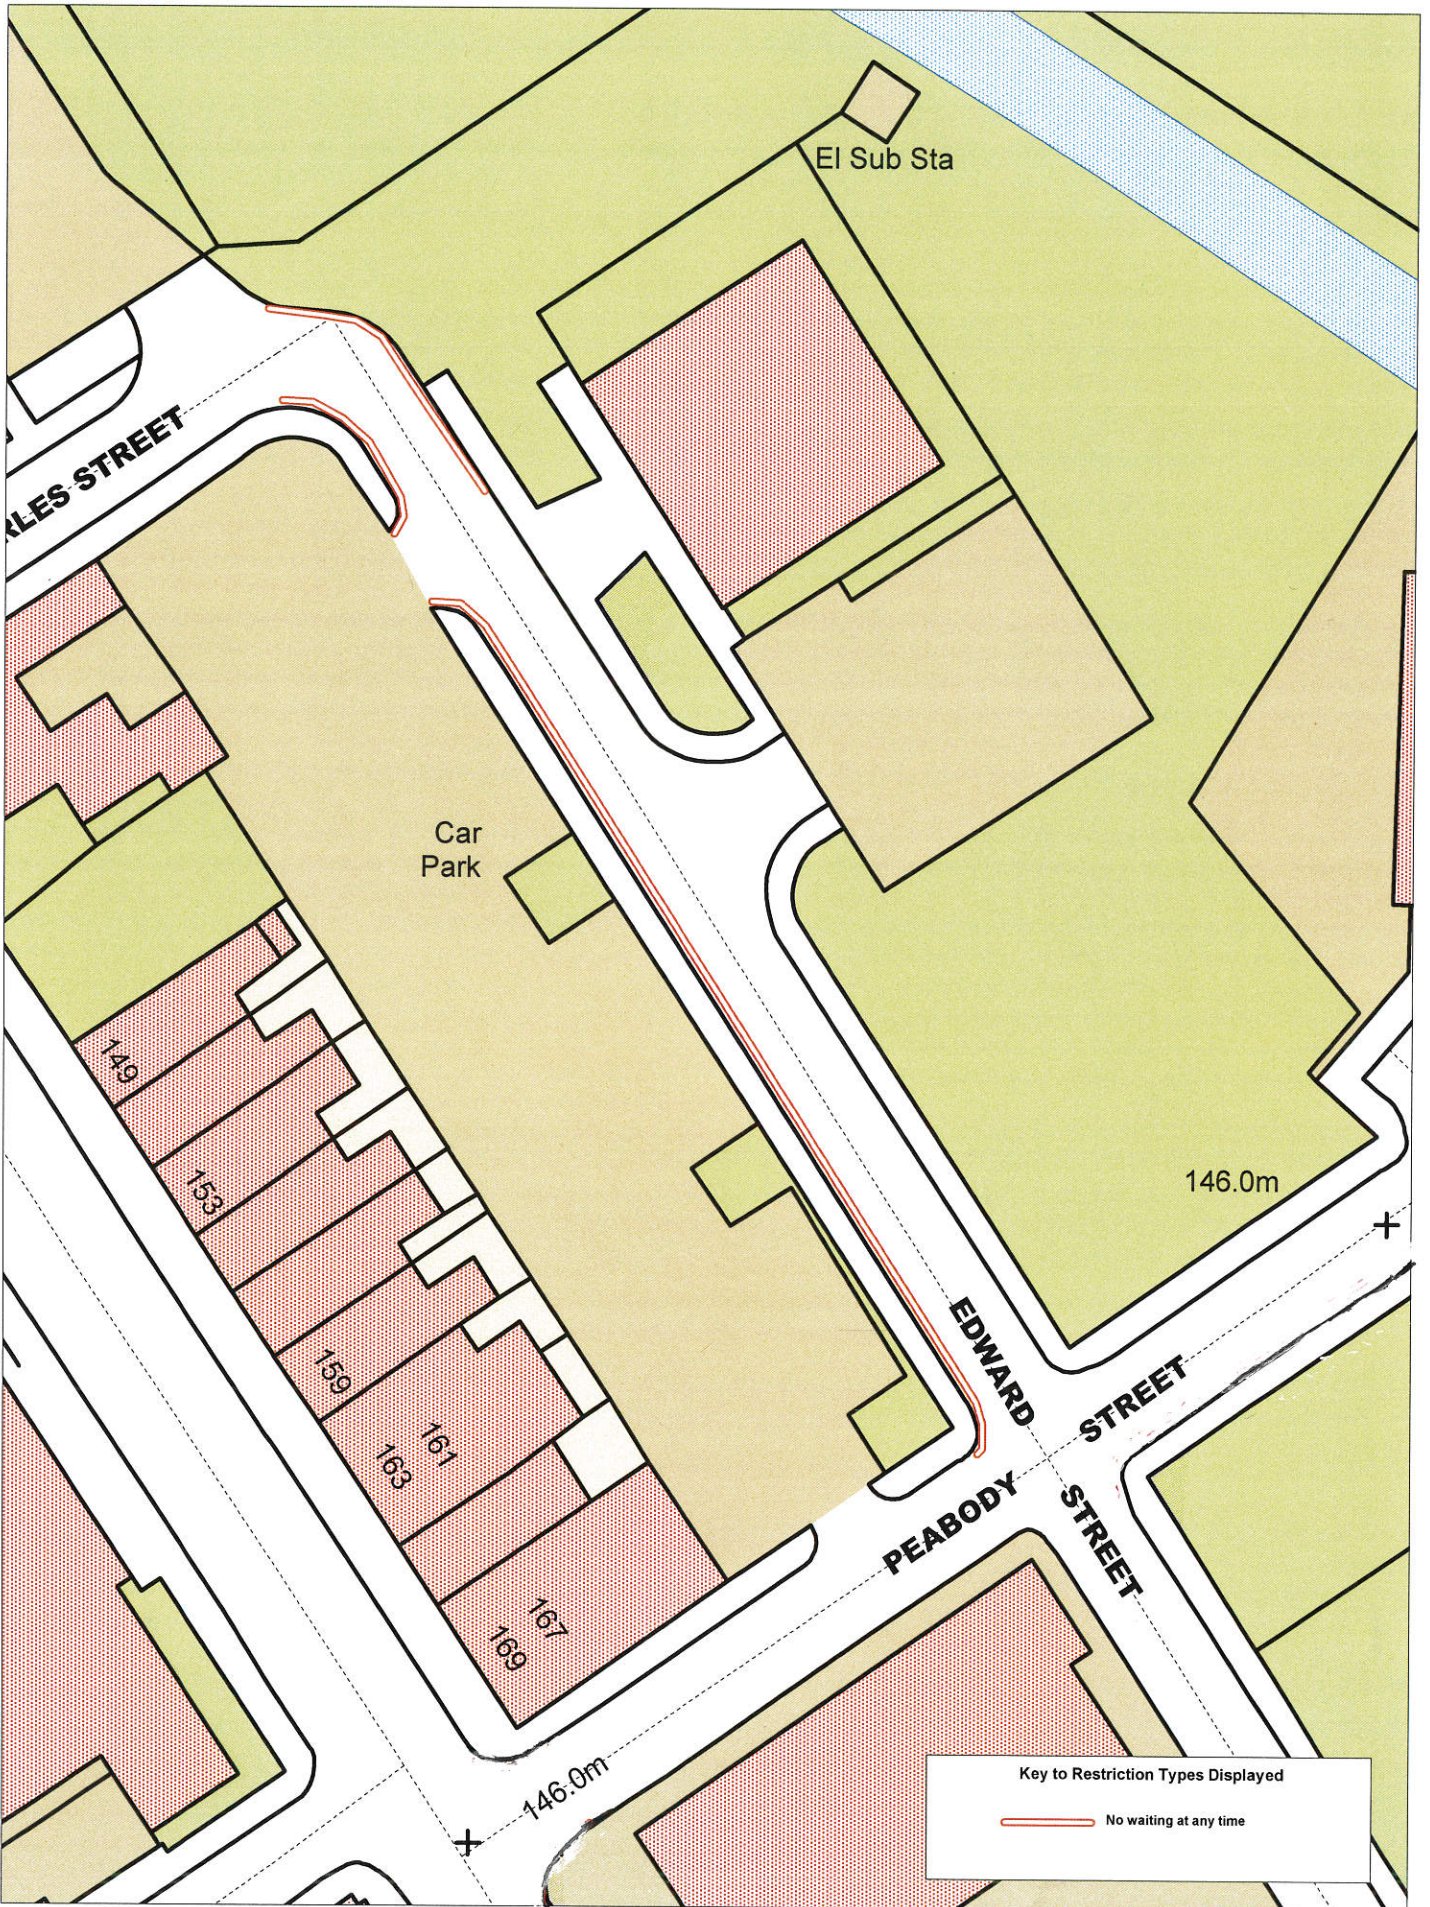

Key to Restriction Types Displayed

— No waiting at any time

SCALE	1 : 500
DATE	24/02/2016
DRAWING No.	
DRAWN BY